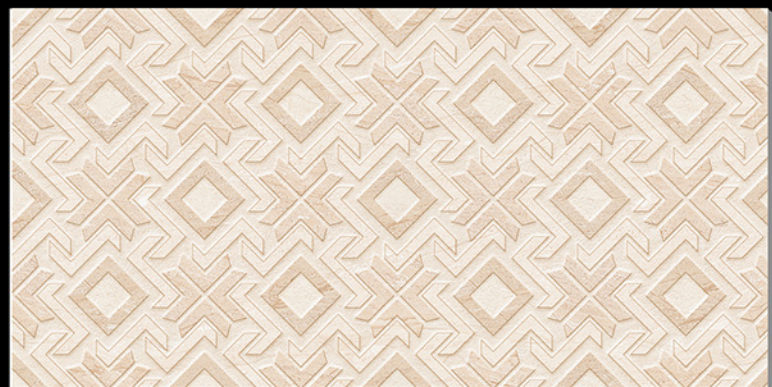

HL-1

30 x 30 cm

Floor

Waterproof

Size. 30 x 60 CM | **Surface.** Glossy

Design. 224

Light

HL-2