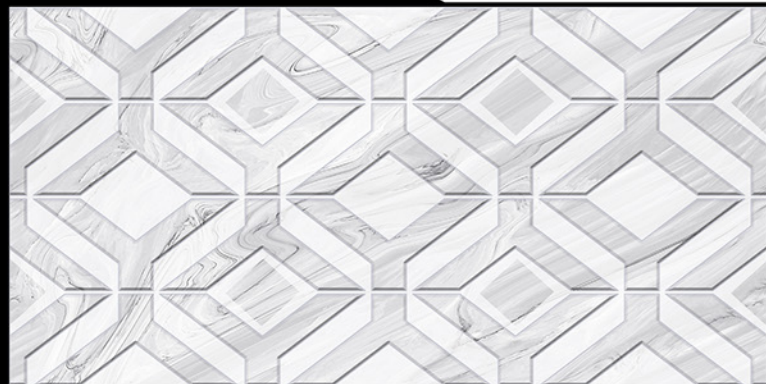

HL-1

Dark

30 x 30 cm

Floor

Waterproof

Size. 30 x 60 CM | **Surface.** Glossy

Design. 223

Light