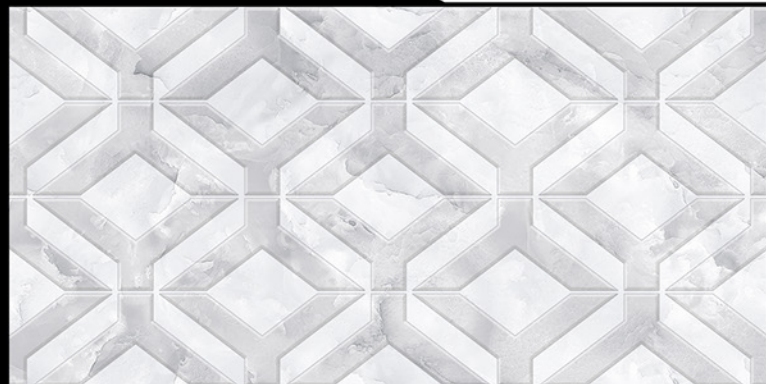

HL-2

Dark

30 x 30 cm

Floor

Waterproof

Size. 30 x 60 CM | **Surface.** Glossy

Design. 221

Light