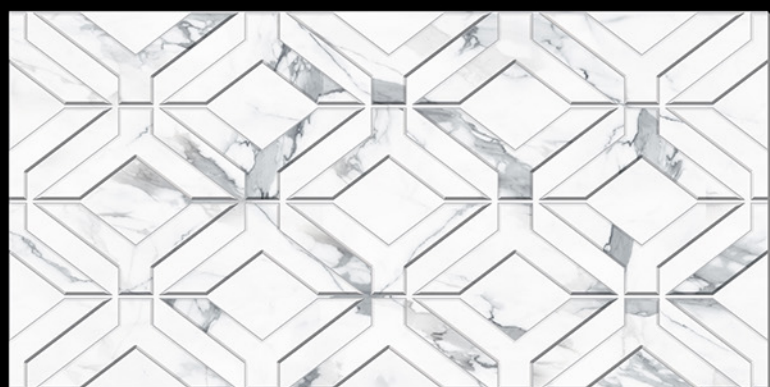

30 x 30 cm

Floor

Waterproof

Size. 30 x 60 CM | **Surface.** Glossy

Design. 225

Light

HL-1

30 x 30 cm