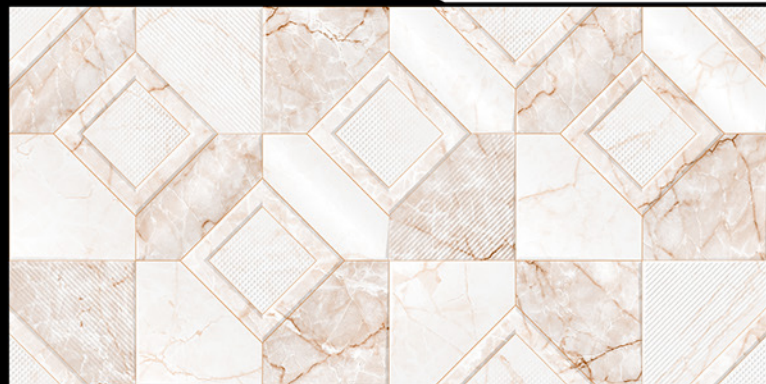

HL-2

Dark

30 x 30 cm

Floor

100%
Waterproof

Size. 30 x 60 CM | Surface. Glossy

Design. 220

Light