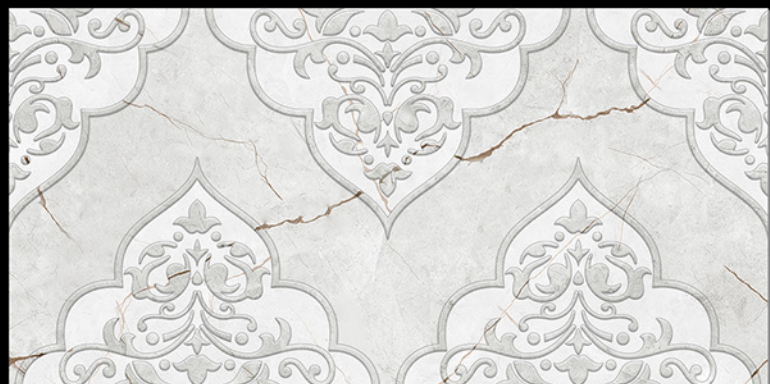

Size. 30 x 60 CM | **Surface.** Glossy

Design. 228

HL-1

100%
Waterproof